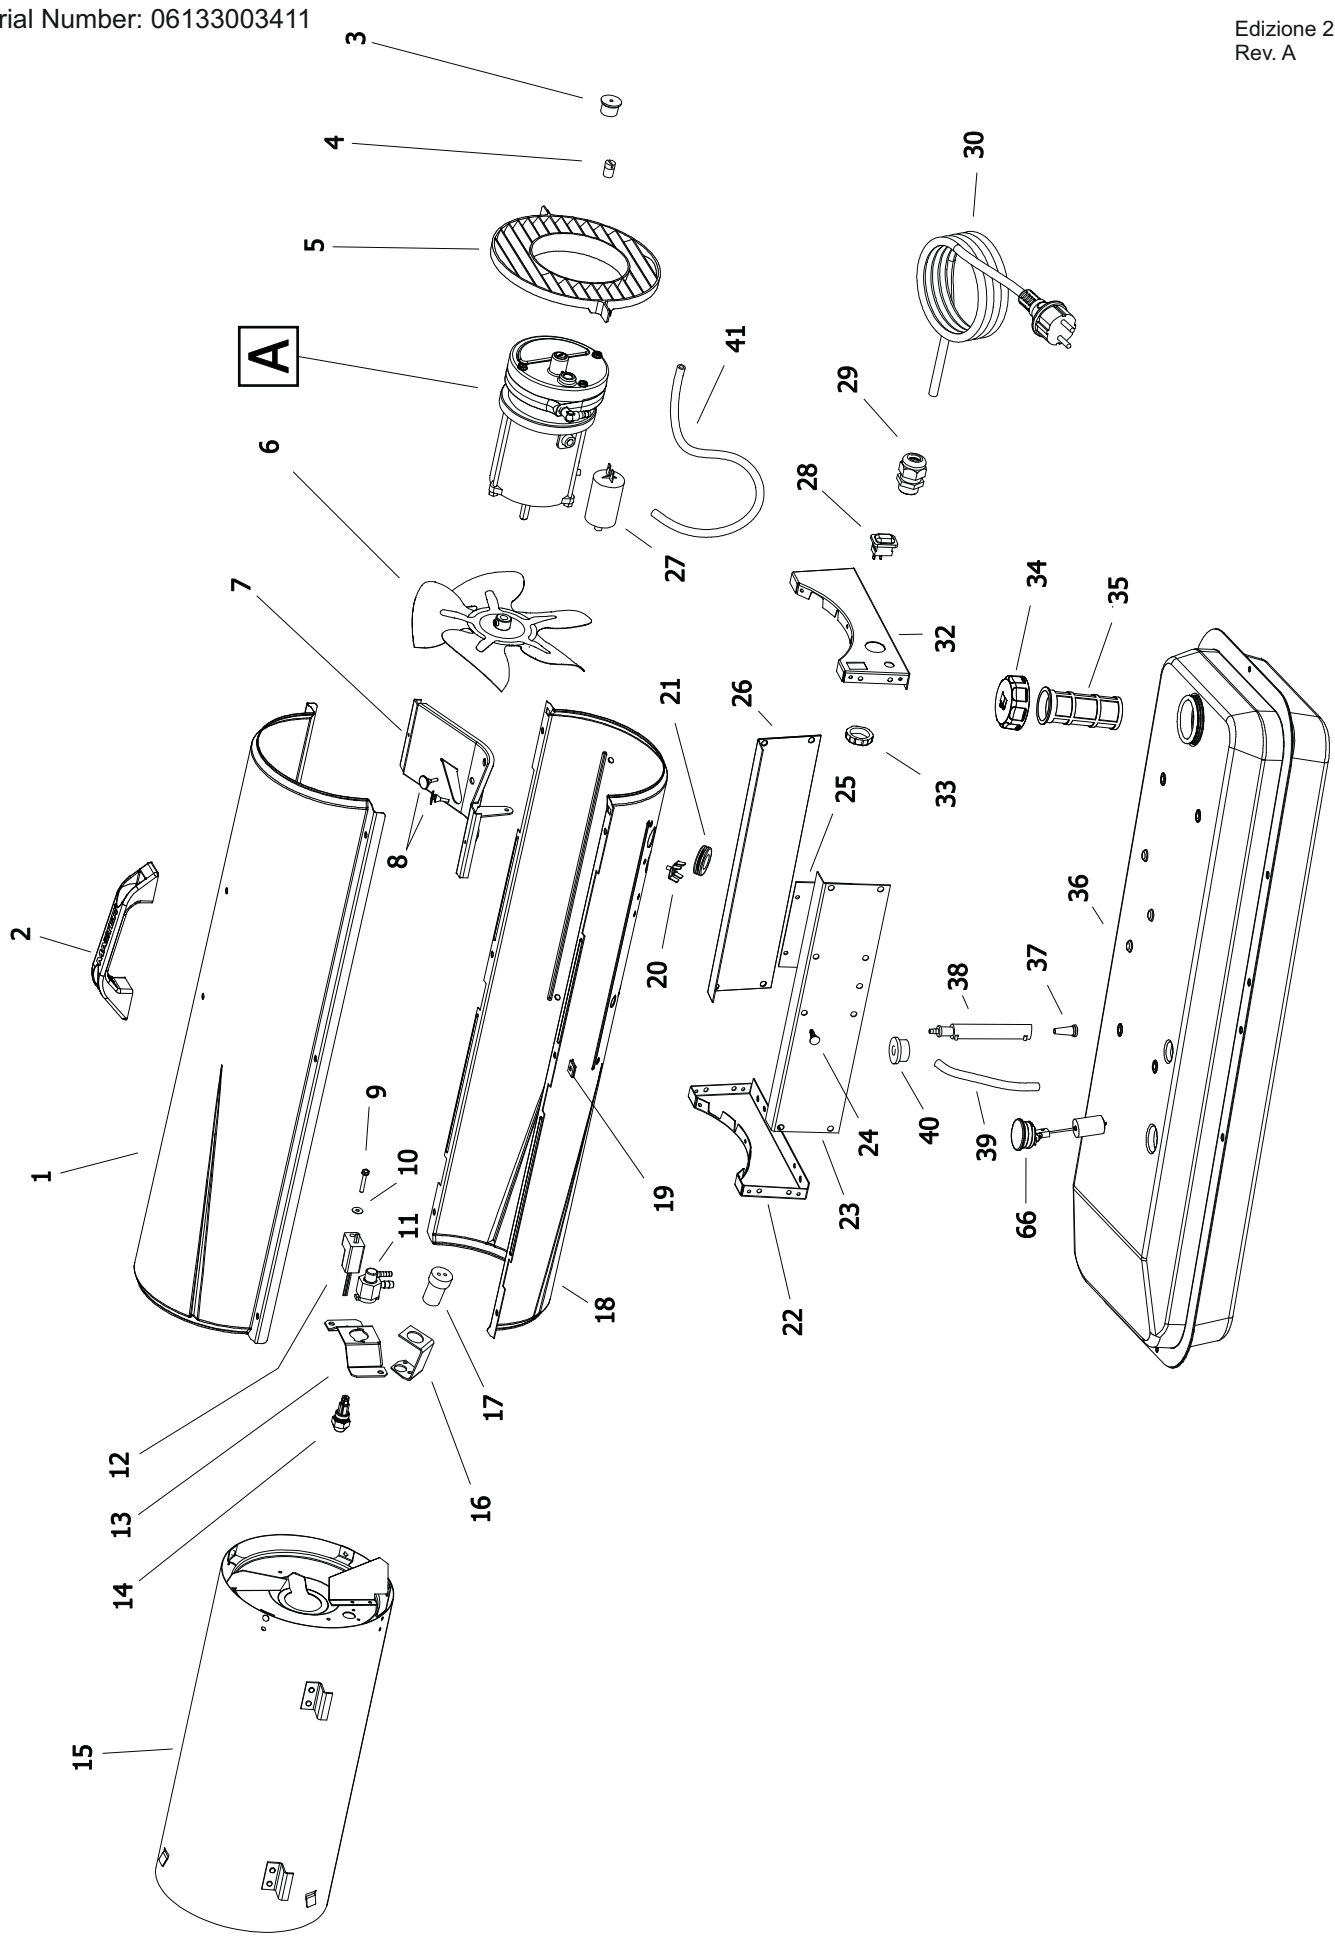

Pos.	Code NR	Description
34	4103.891	FUEL TANK CAP
35	4105.292	FUEL TANK FILTER
36	4110.384	FUEL TANK
37	4110.356	FUEL FILTER
38	4110.391	FUEL LINE
39	4110.032	FUEL LINE
40	4100.541	RUBBER BUSHING
41	4104.147	AIR LINE
42	4110.480	MOTOR 1/8 HP
43	4108.635	INSERT
44	4101.317	PUMP BODY
45	4108.588	PUMP BODY SCREW
46	4101.200	BLADE
47	4108.627	ROTOR
48	4100.661	BARB ELBOW
49	4109.724	PUMP END COVER
50	4109.716	LINT FILTER
51	4108.528	SCREW/LOCKWASHER 4,8x25
52	4109.708	OUTPUT FILTER
53	4109.690	INTAKE FILTER
54	4109.674	END COVER
55	4108.379	STEEL BALL
56	4102.141	PRESSURE RELIEF SPRING
57	4102.133	ADJUSTING SCREW
66	4260.006	FUEL GAUGE
...	4103.925	WHEEL KIT HD B35/70

B 65 CEL MODEL 2013

UNIT 1

ILLUSTRATED PARTS BREAKDOWN

Edizione 2013
Rev. A