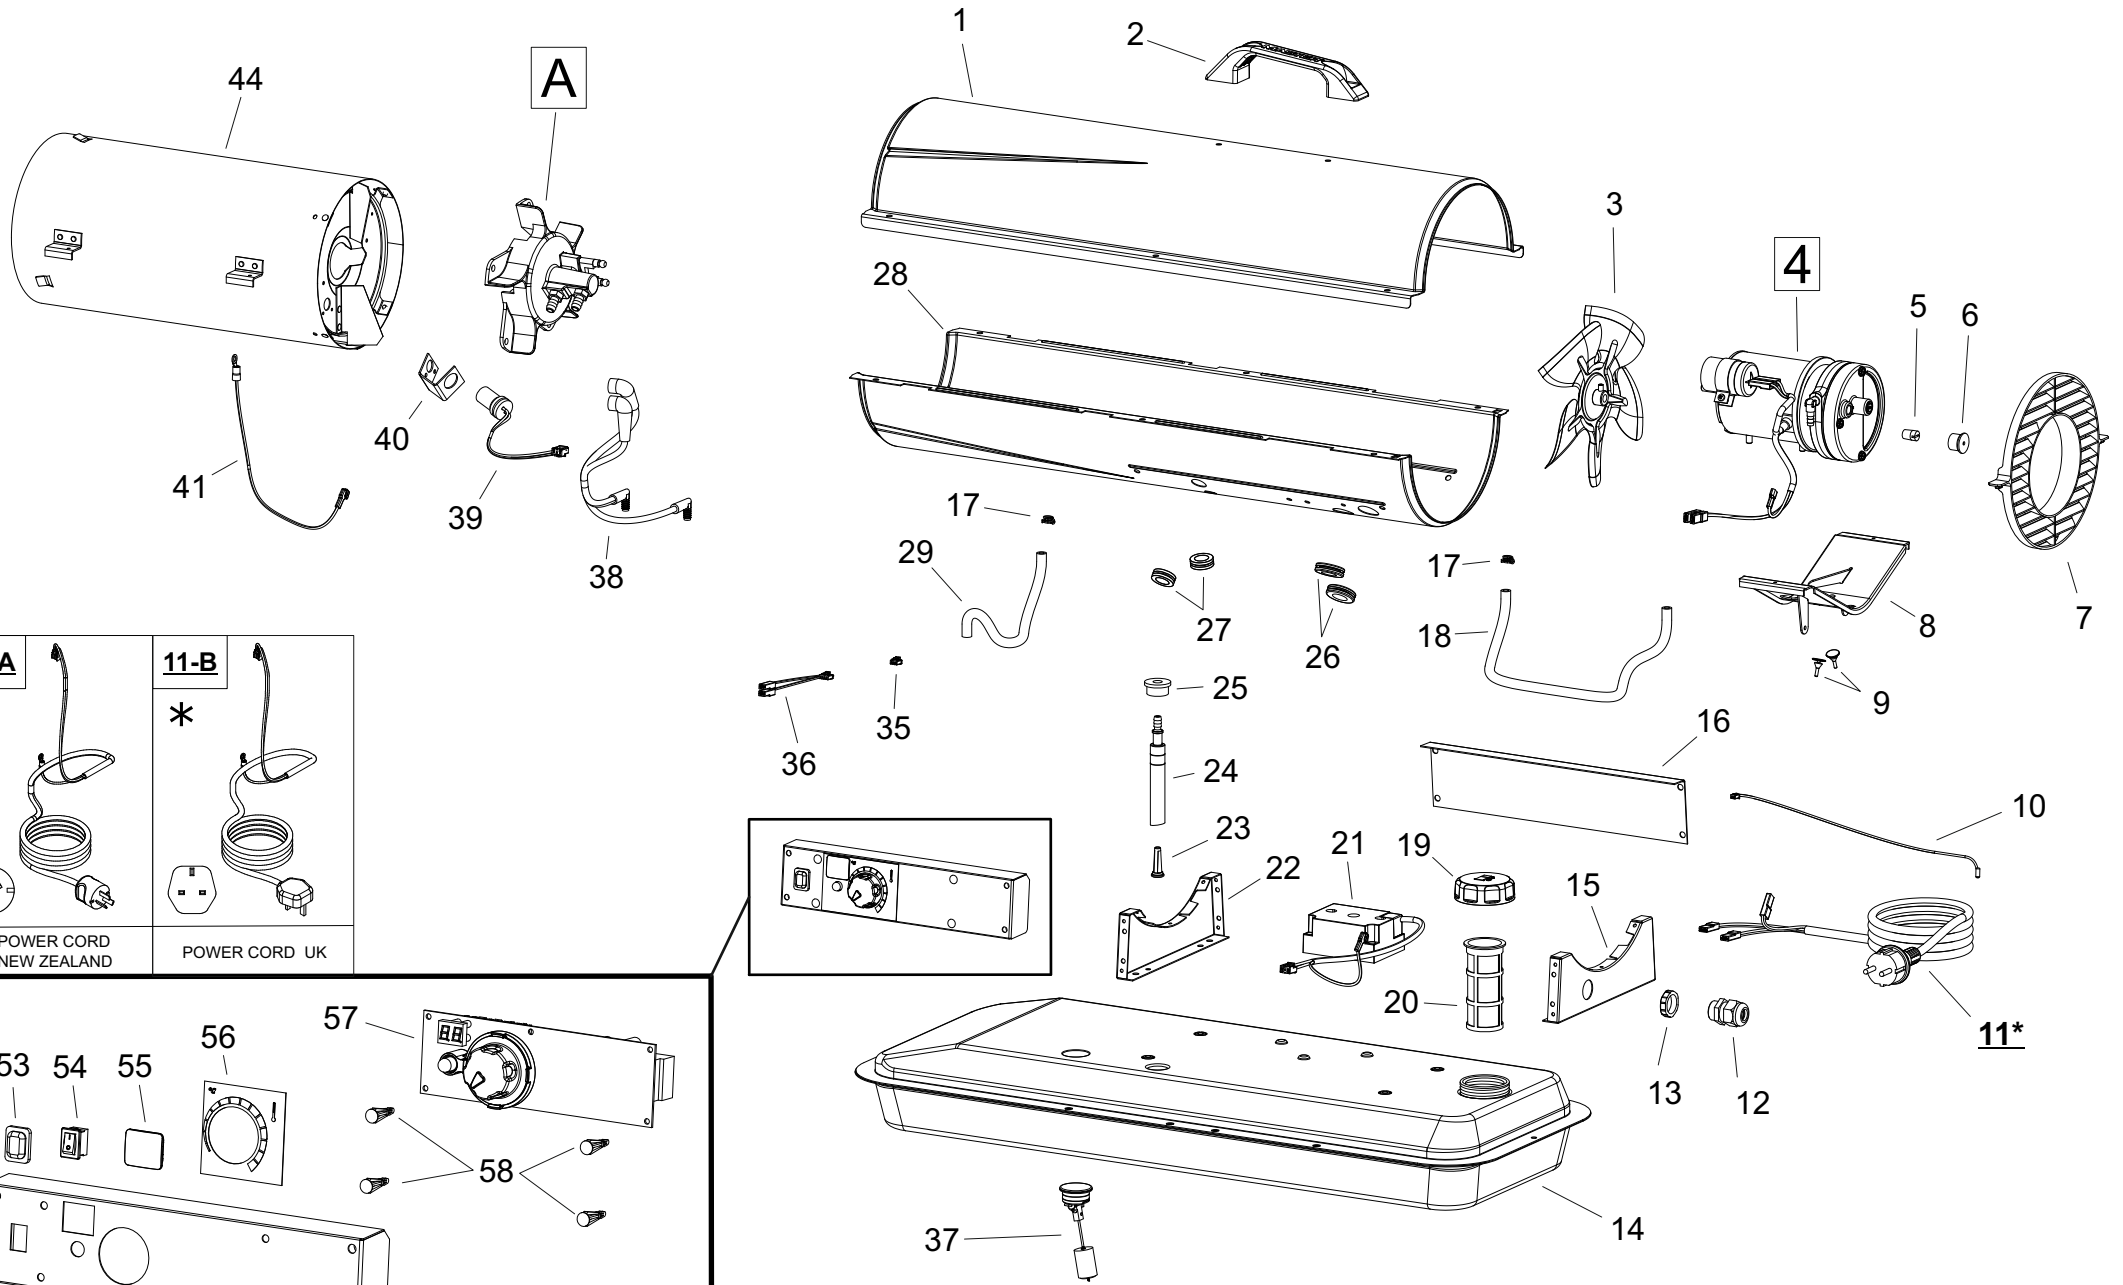

Pos.	Code NR	Description
32	4110.114	REAR FRAME BRACKET
33	4100.656	LOCKNUT
34	4260.007	FUEL TANK CAP
35	4290.026	FUEL TANK FILTER
36	4110.895	FUEL TANK
37	4110.356	FUEL FILTER
38	4110.391	FUEL LINE
39	4110.032	FUEL LINE
40	4100.541	RUBBER BUSHING
41	4104.147	AIR LINE
42	4110.480	MOTOR 1/8 HP
43	4108.635	INSERT
44	4101.317	PUMP BODY
45	4108.588	PUMP BODY SCREW
46	4101.200	BLADE
47	4108.627	ROTOR
48	4100.661	BARB ELBOW
49	4109.724	PUMP END COVER
50	4109.716	LINT FILTER
51	4108.528	SCREW/LOCKWASHER 4,8x25
52	4109.708	OUTPUT FILTER
53	4109.690	INTAKE FILTER
54	4109.674	END COVER
55	4108.379	STEEL BALL
56	4102.141	PRESSURE RELIEF SPRING
57	4102.133	ADJUSTING SCREW
66	4260.006	FUEL GAUGE
...	4103.925	WHEEL KIT HD B35/70

MODEL B 65CEL

UNIT 1

ILLUSTRATED PARTS BREAKDOWN

From Serial Number: 134009372

Rev.F - Nov. 2014

MODEL B 65CEL

UNIT 2

ILLUSTRATED PARTS BREAKDOWN