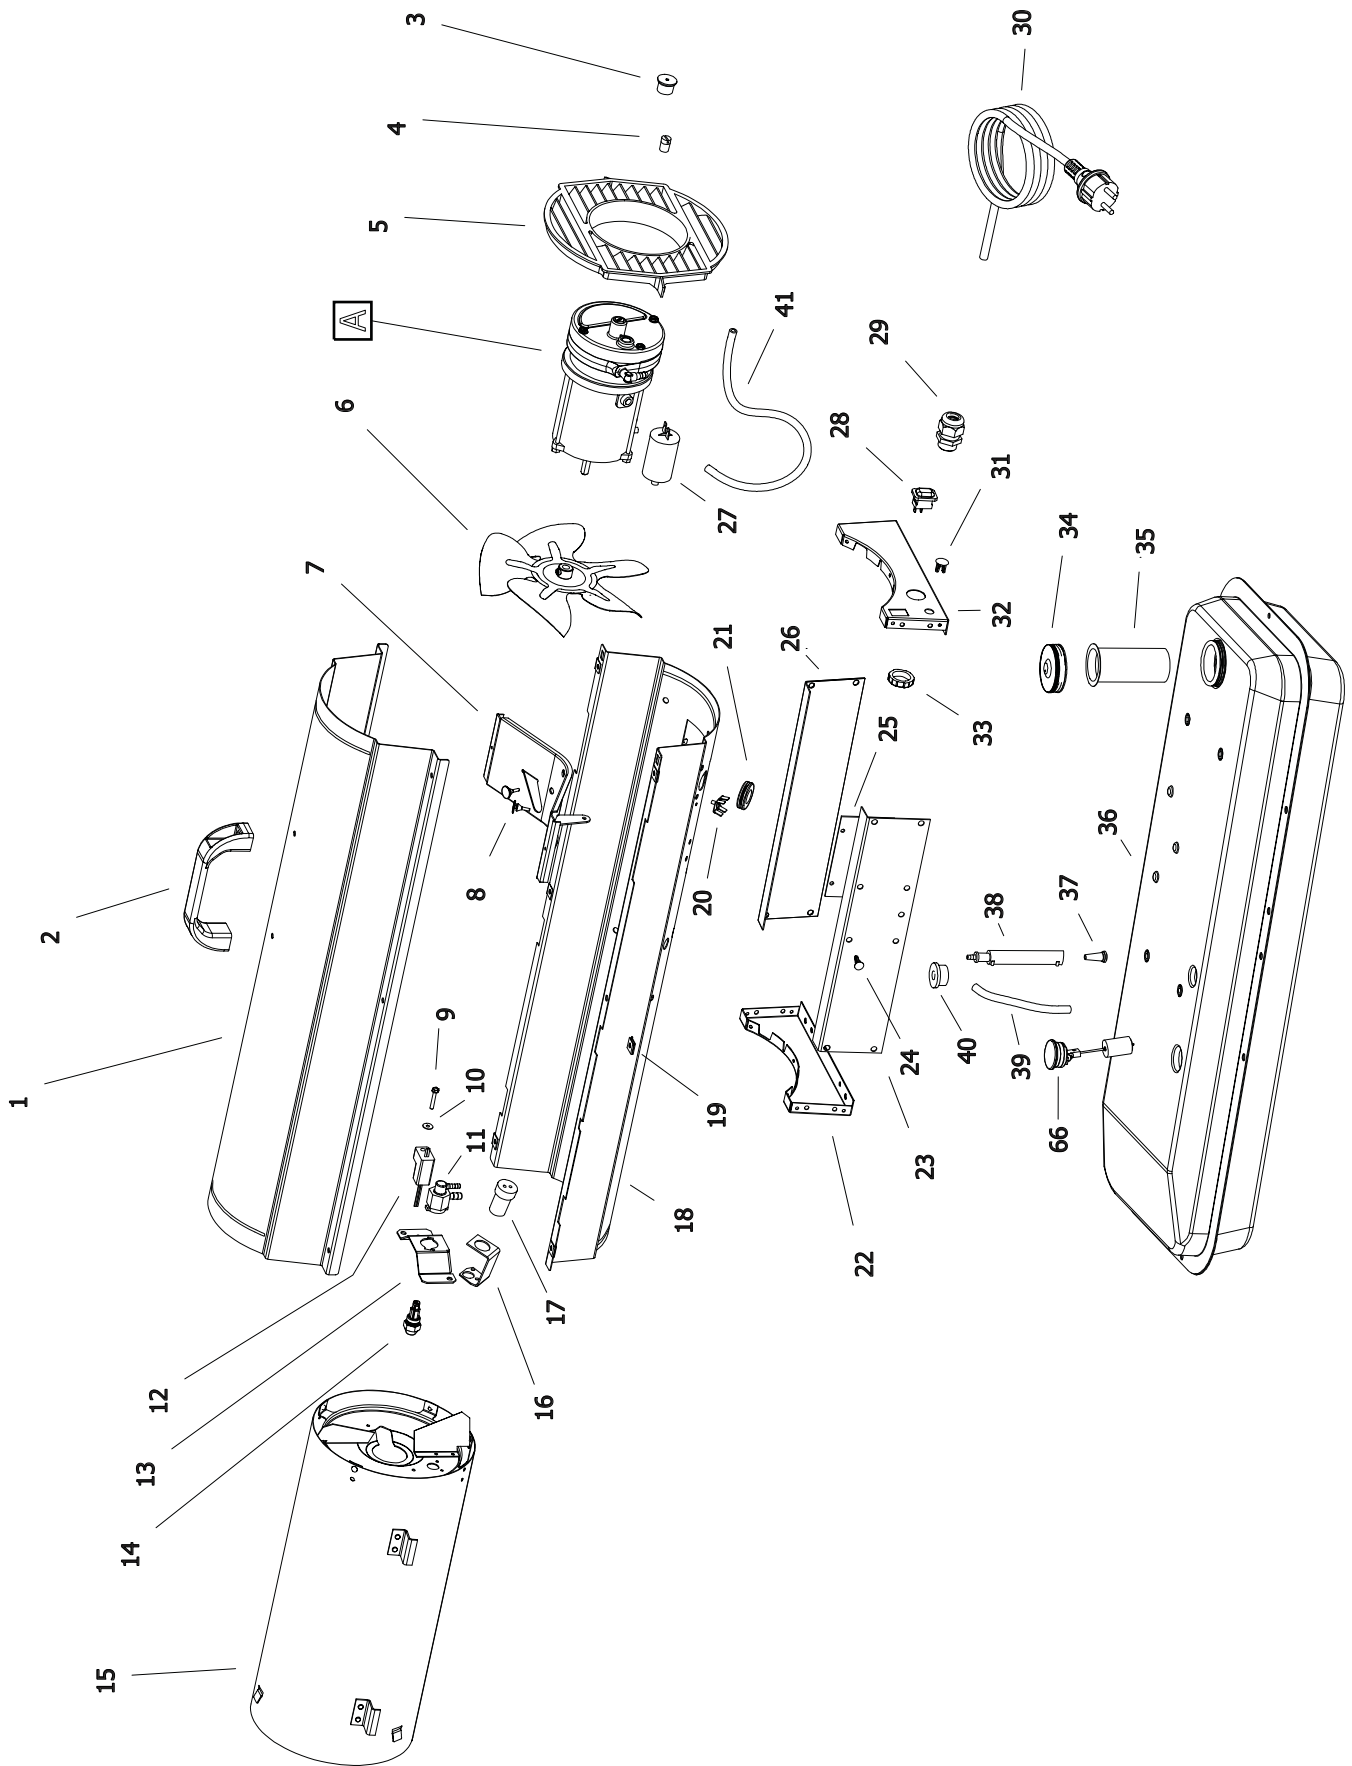

MODEL B 65 CEL

Pos.	Code NR	Description
40	4100.541	RUBBER BUSHING
41	4104.147	AIR LINE
42	4110.480	MOTOR 1/8 HP
43	4108.635	INSERT
44	4101.317	PUMP BODY
45	4108.588	PUMP BODY SCREW
46	4101.200	BLADE
47	4108.627	ROTOR
48	4100.661	BARB ELBOW
49	4109.724	PUMP END COVER
50	4109.716	LINT FILTER
51	4108.528	SCREW/LOCKWASHER 4,8x25
52	4109.708	OUTPUT FILTER
53	4109.690	INTAKE FILTER
54	4109.674	END COVER
55	4108.379	STEEL BALL
56	4102.141	PRESSURE RELIEF SPRING
57	4102.133	ADJUSTING SCREW
...	4103.925	WHEEL KIT HD B35/70

S/R = Parts available on special request only

B 65 CEL MODEL 2012

UNIT 1

ILLUSTRATED PARTS BREAKDOWN

From Serial Number: 32104294

Edizione 2012
Rev. A