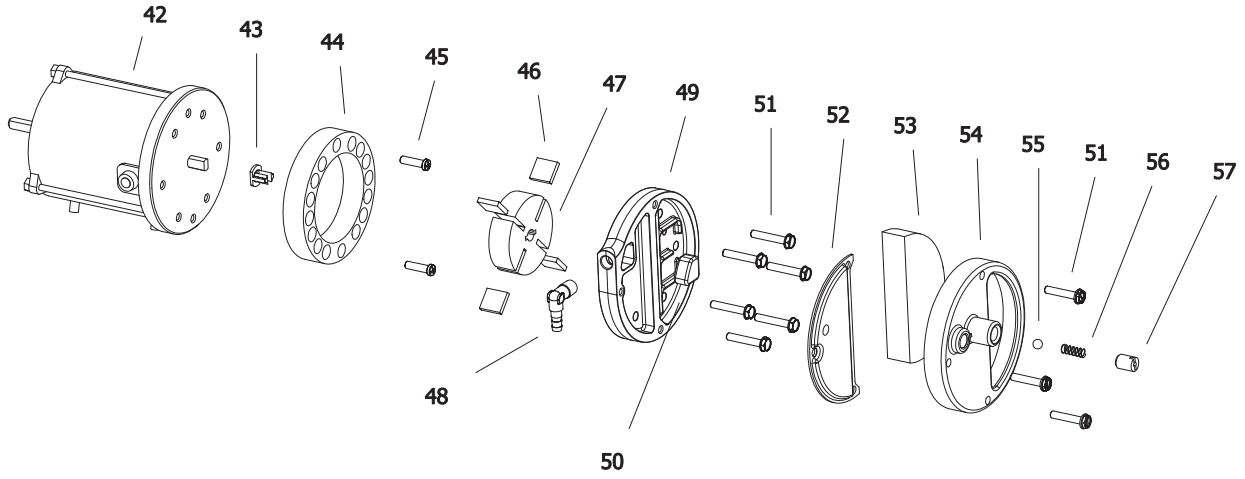

** Parts not available as an assembly, order parts separately.

MODEL B65 CEL

UNIT 1

ILLUSTRATED PARTS BREAKDOWN

From Serial Number: 29109244

Edizione 2010
Rev. A

MODEL B65 CEL

UNIT 2

ILLUSTRATED PARTS BREAKDOWN

A

From Serial Number: 29109244

Edizione 2010
Rev. A

4103.925 Wheel Kit

MODEL B 65 CEL

Pos.	Code NR	Description
1	S/R	UPPER SHELL
2	4160.715	PLASTIC HANDLE
3	4100.666	COVER CAP
4	4102.125	PRESSURE GAUGE CAP
5	4103.685	FAN GUARD
6	4100.662	FAN
7	4110.187	MOTOR BRACKET
8	4150.553	BUMPER
9	4100.669	SCREW
10	4100.660	WASHER
11	4100.664	NOZZLE ADAPTER
12	4110.132	IGNITOR
13	4100.653	NOZZLE BRACKET
14	4100.647	NOZZLE
15	4110.126	COMBUSTION CHAMBER
16	4100.658	PHOTOCELL BRACKET
17	4103.590	PHOTOCELL ASSEMBLY
18	S/R	LOWER SHELL
19	4104.170	CLIP NUT
20	4160.639	POP RIVET WITH TERMIN. 4 WAY
21	4160.646	CABLE PROTECTION
22	4110.113	FRONT FRAME BRACKET
23	4100.635	CONTROL BOX SIDE PANEL
24	4110.460	PC BOARD SUPPORT
25	4110.142	IGNITION CONTROL ASSEMBLY
26	4110.560	SIDE PANEL
27	4110.293	CAPACITOR
28	4100.667	ON/OFF SWITCH
29	4150.528	STRAIN RELIEF
30	4110.451	POWER CORD
31	4100.649	PLASTIC CAP
32	4110.514	REAR FRAME BRACKET
33	4100.656	LOCKNUT
34	4103.891	FUEL TANK CAP
35	4105.292	FUEL TANK FILTER
36	4110.895	FUEL TANK
37	4110.356	FUEL FILTER
38	4110.391	FUEL LINE
39	4110.032	FUEL LINE

MODEL B 65 CEL

Pos.	Code NR	Description
40	4100.541	RUBBER BUSHING
41	4104.147	AIR LINE
42	4110.480	MOTOR 1/8 HP
43	4108.635	INSERT
44	4101.317	PUMP BODY
45	4108.588	PUMP BODY SCREW
46	4101.200	BLADE
47	4108.627	ROTOR
48	4100.661	BARB ELBOW
49	4109.724	PUMP END COVER
50	4109.716	LINT FILTER
51	4108.528	SCREW/LOCKWASHER 4,8x25
52	4109.708	OUTPUT FILTER
53	4109.690	INTAKE FILTER
54	4109.674	END COVER
55	4108.379	STEEL BALL
56	4102.141	PRESSURE RELIEF SPRING
57	4102.133	ADJUSTING SCREW
...	4103.925	WHEEL KIT HD B35/70