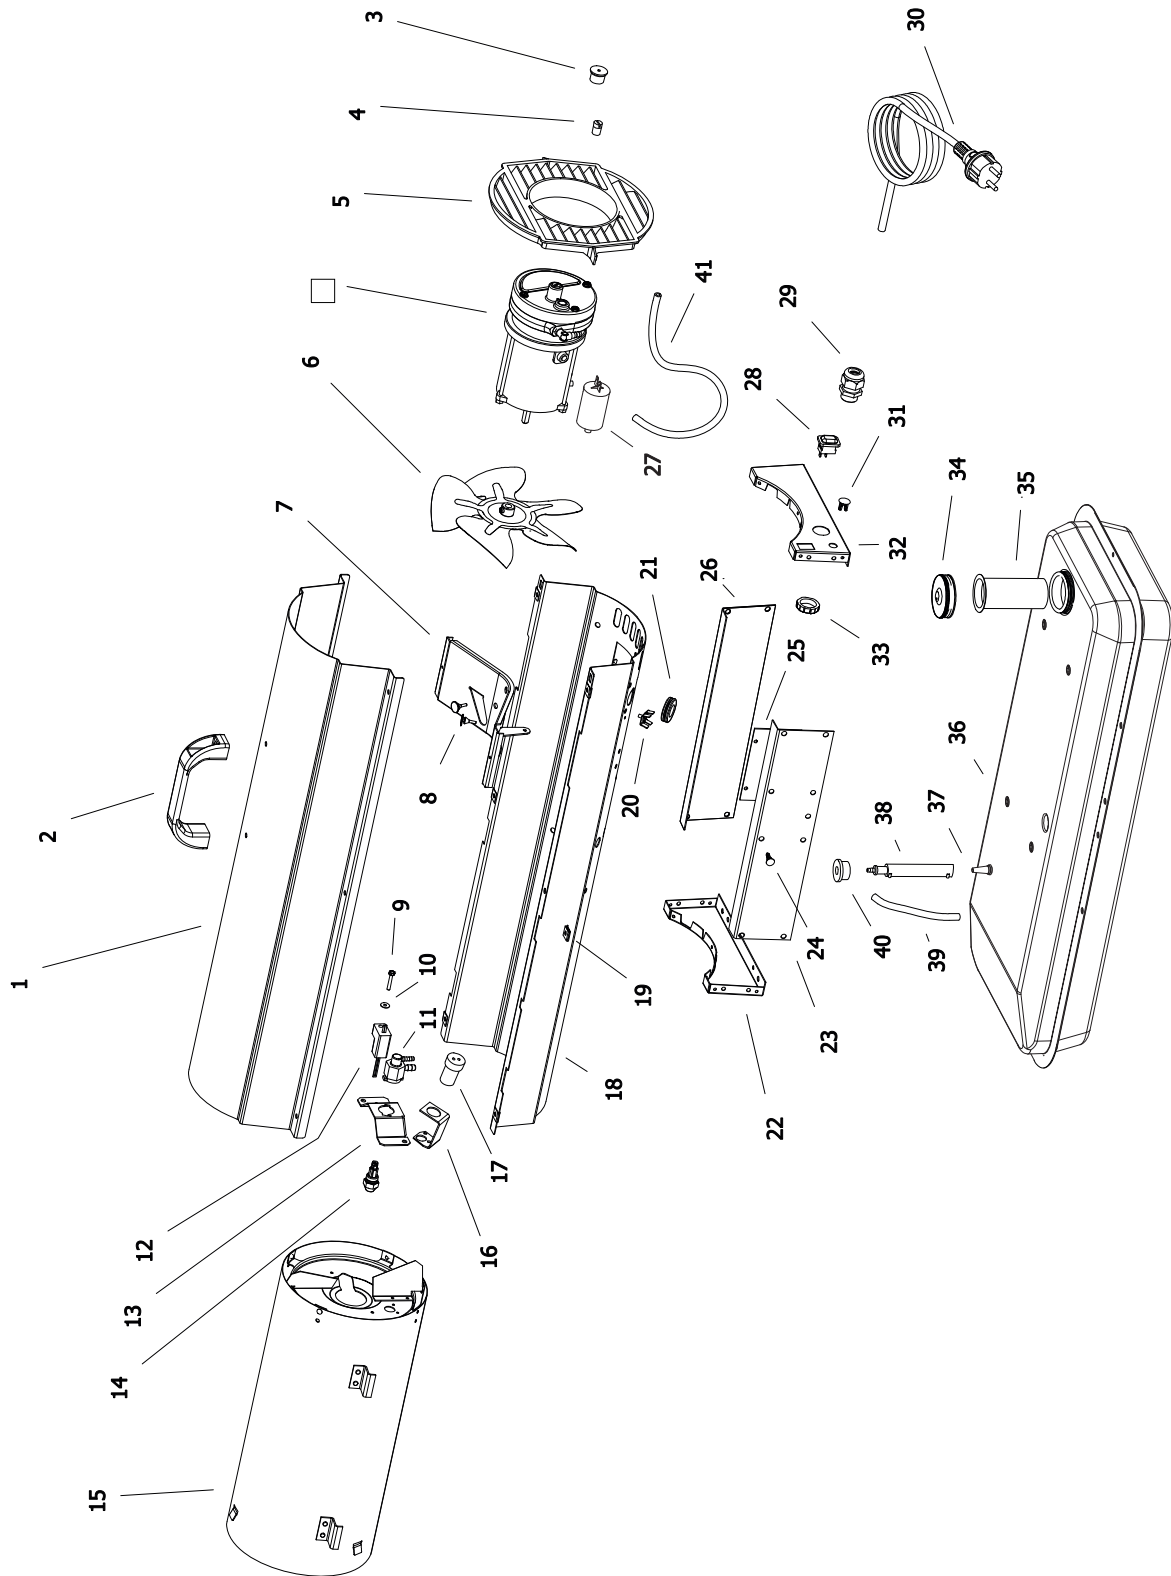

** Parts not available as an assembly, order parts separately.

MODEL B65 CEL

UNIT 1

ILLUSTRATED PARTS BREAKDOWN

From Serial Number: 29109244

Edizione 2010
Rev. A

MODEL B65 CEL

UNIT 2

ILLUSTRATED PARTS BREAKDOWN

A

From Serial Number: 29109244

Edizione 2010
Rev. A

4103.925 Wheel Kit

MODEL B 65 CEL

Pos.	Code NR	Description
1	S/R	UPPER SHELL
2	4160.715	PLASTIC HANDLE
3	4100.666	COVER CAP
4	4102.125	PRESSURE GAUGE CAP
5	4103.685	FAN GUARD
6	4100.662	FAN
7	4110.187	MOTOR BRACKET
8	4150.553	BUMPER
9	4100.669	SCREW
10	4100.660	WASHER
11	4100.664	NOZZLE ADAPTER
12	4110.132	IGNITOR
13	4100.653	NOZZLE BRACKET
14	4100.647	NOZZLE
15	4110.126	COMBUSTION CHAMBER
16	4100.658	PHOTOCELL BRACKET
17	4103.590	PHOTOCELL ASSEMBLY
18	S/R	LOWER SHELL
19	4104.170	CLIP NUT
20	4160.639	POP RIVET WITH TERMIN. 4 WAY
21	4160.646	CABLE PROTECTION
22	4110.113	FRONT FRAME BRACKET
23	4100.635	CONTROL BOX SIDE PANEL
24	4110.460	PC BOARD SUPPORT
25	4110.142	IGNITION CONTROL ASSEMBLY
26	4110.560	SIDE PANEL
27	4110.293	CAPACITOR
28	4100.667	ON/OFF SWITCH
29	4150.528	STRAIN RELIEF
30	4110.451	POWER CORD
31	4100.649	PLASTIC CAP
32	4110.514	REAR FRAME BRACKET
33	4100.656	LOCKNUT
34	4103.891	FUEL TANK CAP
35	4105.292	FUEL TANK FILTER
36	4110.895	FUEL TANK
37	4110.356	FUEL FILTER
38	4110.391	FUEL LINE
39	4110.032	FUEL LINE

MODEL B 65 CEL

Pos.	Code NR	Description
40	4100.541	RUBBER BUSHING
41	4104.147	AIR LINE
42	4110.480	MOTOR 1/8 HP
43	4108.635	INSERT
44	4101.317	PUMP BODY
45	4108.588	PUMP BODY SCREW
46	4101.200	BLADE
47	4108.627	ROTOR
48	4100.661	BARB ELBOW
49	4109.724	PUMP END COVER
50	4109.716	LINT FILTER
51	4108.528	SCREW/LOCKWASHER 4,8x25
52	4109.708	OUTPUT FILTER
53	4109.690	INTAKE FILTER
54	4109.674	END COVER
55	4108.379	STEEL BALL
56	4102.141	PRESSURE RELIEF SPRING
57	4102.133	ADJUSTING SCREW
...	4103.925	WHEEL KIT HD B35/70