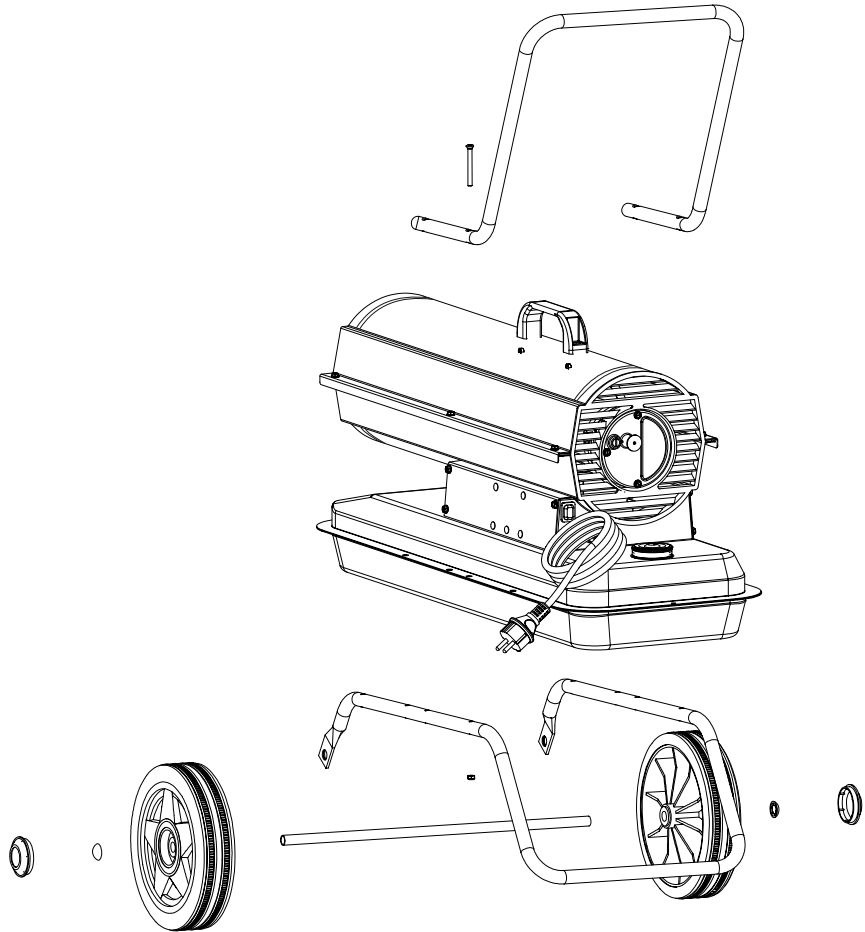

MODEL B 65 CEL

Pos.	Code NR	Description
40	4100.541	RUBBER BUSHING
41	4104.147	AIR LINE
42	4110.480	MOTOR 1/8 HP
43	4108.635	INSERT
44	4101.317	PUMP BODY
45	4108.588	PUMP BODY SCREW
46	4101.200	BLADE
47	4108.627	ROTOR
48	4100.661	BARB ELBOW
49	4109.724	PUMP END COVER
50	4109.716	LINT FILTER
51	4108.528	SCREW/LOCKWASHER 4,8x25
52	4109.708	OUTPUT FILTER
53	4109.690	INTAKE FILTER
54	4109.674	END COVER
55	4108.379	STEEL BALL
56	4102.141	PRESSURE RELIEF SPRING
57	4102.133	ADJUSTING SCREW
...	4103.925	WHEEL KIT HD B35/70

ILLUSTRATED PARTS BREAKDOWN

A

From Serial Number: 32104294

Rev A - May 2012

4103.925 WHEEL KIT

Pos.	Code NR	Description
1	4110.121	UPPER SHELL
2	4162.893	PLASTIC HANDLE
3	4100.666	COVER CAP
4	4102.125	PRESSURE GAUGE CAP
5	4103.685	FAN GUARD
6	4100.662	FAN
7	4110.187	MOTOR BRACKET
8	4150.553	BUMPER
9	4100.669	SCREW
10	4100.660	WASHER
11	4100.664	NOZZLE ADAPTER
12	4110.132	IGNITOR
13	4100.653	NOZZLE BRACKET
14	4100.647	NOZZLE
15	4110.126	COMBUSTION CHAMBER
16	4100.658	PHOTOCELL BRACKET
17	4103.590	PHOTOCELL ASSEMBLY
18	4110.122	LOWER SHELL
19	4104.170	CLIP NUT
20	4160.639	POP RIVET WITH TERMIN. 4 WAY
21	4160.646	CABLE PROTECTION
22	4110.113	FRONT FRAME BRACKET
23	4100.635	CONTROL BOX SIDE PANEL
24	4110.460	PC BOARD SUPPORT
25	4110.142	IGNITION CONTROL ASSEMBLY
26	4110.560	SIDE PANEL
27	4110.293	CAPACITOR
28	4100.667	ON/OFF SWITCH
29	4150.528	STRAIN RELIEF
30	4110.451	POWER CORD
31	4100.649	PLASTIC CAP
32	4110.514	REAR FRAME BRACKET
33	4100.656	LOCKNUT