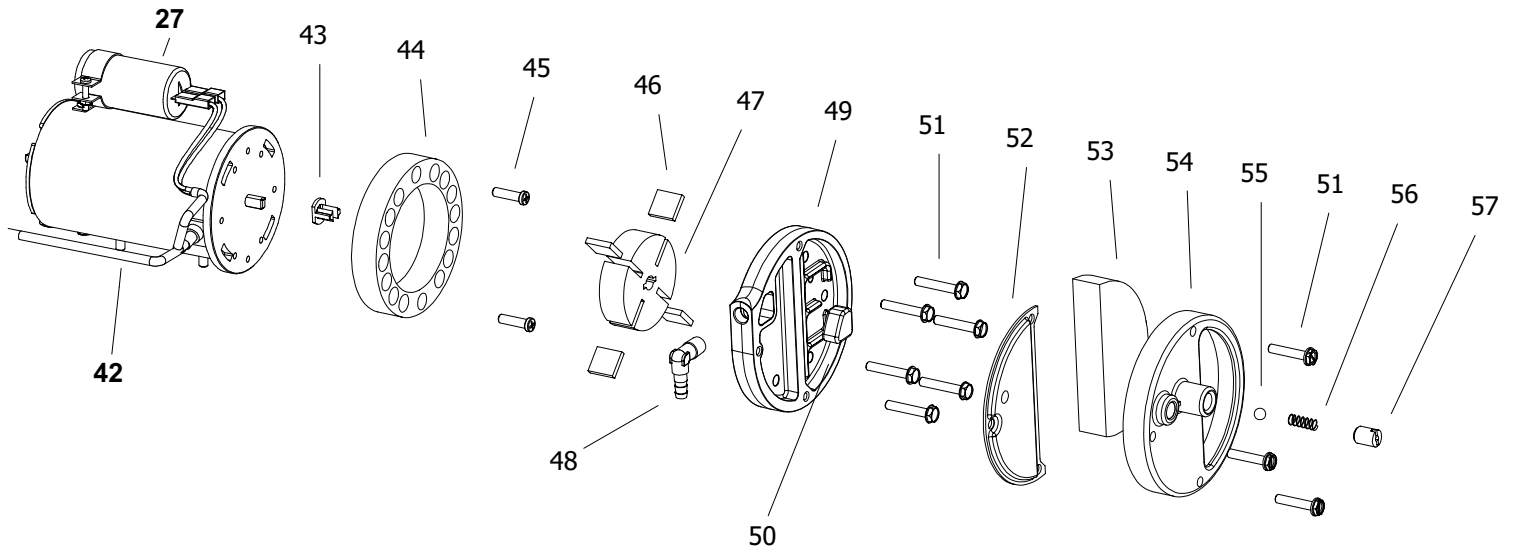

ILLUSTRATED PARTS BREAKDOWN

A

From Serial Number: 32104294

Rev A - May 2012

4103.925 WHEEL KIT

Pos.	Code NR	Description
1	4110.121	UPPER SHELL
2	4162.893	PLASTIC HANDLE
3	4100.666	COVER CAP
4	4102.125	PRESSURE GAUGE CAP
5	4103.685	FAN GUARD
6	4100.662	FAN
7	4110.187	MOTOR BRACKET
8	4150.553	BUMPER
9	4100.669	SCREW
10	4100.660	WASHER
11	4100.664	NOZZLE ADAPTER
12	4110.132	IGNITOR
13	4100.653	NOZZLE BRACKET
14	4100.647	NOZZLE
15	4110.126	COMBUSTION CHAMBER
16	4100.658	PHOTOCELL BRACKET
17	4103.590	PHOTOCELL ASSEMBLY
18	4110.122	LOWER SHELL
19	4104.170	CLIP NUT
20	4160.639	POP RIVET WITH TERMIN. 4 WAY
21	4160.646	CABLE PROTECTION
22	4110.113	FRONT FRAME BRACKET
23	4100.635	CONTROL BOX SIDE PANEL
24	4110.460	PC BOARD SUPPORT
25	4110.142	IGNITION CONTROL ASSEMBLY
26	4110.560	SIDE PANEL
27	4110.293	CAPACITOR
28	4100.667	ON/OFF SWITCH
29	4150.528	STRAIN RELIEF
30	4110.451	POWER CORD
31	4100.649	PLASTIC CAP
32	4110.514	REAR FRAME BRACKET
33	4100.656	LOCKNUT

B 65 CEL MODEL 2013

UNIT 1

ILLUSTRATED PARTS BREAKDOWN

Edizione 2013
Rev. A

B 65 CEL MODEL 2013

UNIT 2

ILLUSTRATED PARTS BREAKDOWN

A