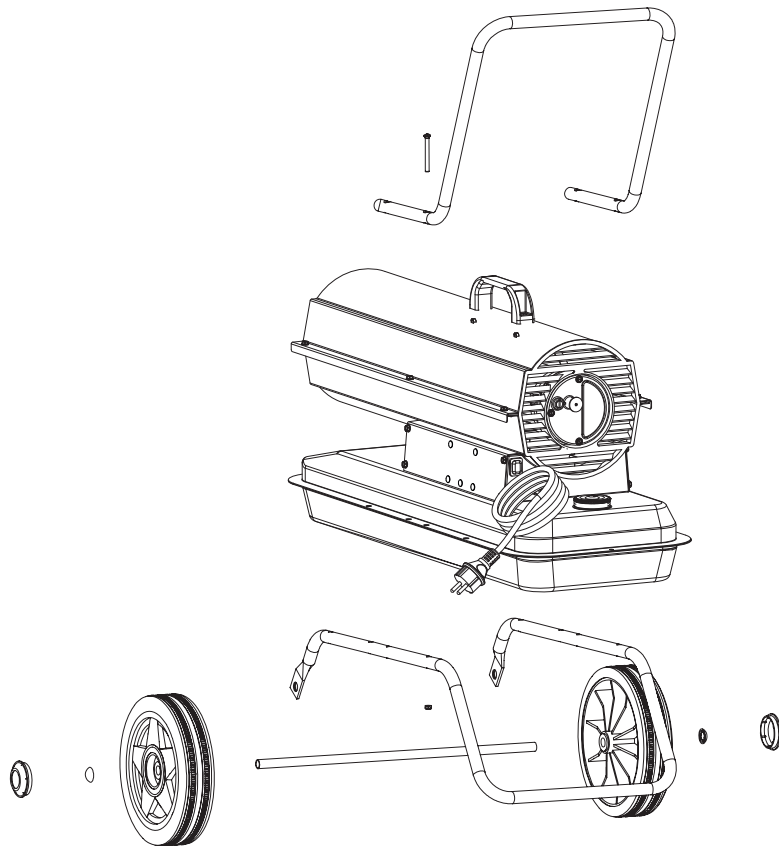

** Parts not available as an assembly, order parts separately.

MODEL B65 CEL

UNIT 1

ILLUSTRATED PARTS BREAKDOWN

From Serial Number: 29109244

Edizione 2010
Rev. A

MODEL B65 CEL

UNIT 2

ILLUSTRATED PARTS BREAKDOWN

A

From Serial Number: 29109244

Edizione 2010
Rev. A

4103.925 Wheel Kit

MODEL B 65 CEL

Pos.	Code NR	Description
1	S/R	UPPER SHELL
2	4160.715	PLASTIC HANDLE
3	4100.666	COVER CAP
4	4102.125	PRESSURE GAUGE CAP
5	4103.685	FAN GUARD
6	4100.662	FAN
7	4110.187	MOTOR BRACKET
8	4150.553	BUMPER
9	4100.669	SCREW
10	4100.660	WASHER
11	4100.664	NOZZLE ADAPTER
12	4110.132	IGNITOR
13	4100.653	NOZZLE BRACKET
14	4100.647	NOZZLE
15	4110.126	COMBUSTION CHAMBER
16	4100.658	PHOTOCELL BRACKET
17	4103.590	PHOTOCELL ASSEMBLY
18	S/R	LOWER SHELL
19	4104.170	CLIP NUT
20	4160.639	POP RIVET WITH TERMIN. 4 WAY
21	4160.646	CABLE PROTECTION
22	4110.113	FRONT FRAME BRACKET
23	4100.635	CONTROL BOX SIDE PANEL
24	4110.460	PC BOARD SUPPORT
25	4110.142	IGNITION CONTROL ASSEMBLY
26	4110.560	SIDE PANEL
27	4110.293	CAPACITOR
28	4100.667	ON/OFF SWITCH
29	4150.528	STRAIN RELIEF
30	4110.451	POWER CORD
31	4100.649	PLASTIC CAP
32	4110.514	REAR FRAME BRACKET
33	4100.656	LOCKNUT
34	4103.891	FUEL TANK CAP
35	4105.292	FUEL TANK FILTER
36	4110.895	FUEL TANK
37	4110.356	FUEL FILTER
38	4110.391	FUEL LINE
39	4110.032	FUEL LINE

MODEL B 65 CEL

Pos.	Code NR	Description
40	4100.541	RUBBER BUSHING
41	4104.147	AIR LINE
42	4110.480	MOTOR 1/8 HP
43	4108.635	INSERT
44	4101.317	PUMP BODY
45	4108.588	PUMP BODY SCREW
46	4101.200	BLADE
47	4108.627	ROTOR
48	4100.661	BARB ELBOW
49	4109.724	PUMP END COVER
50	4109.716	LINT FILTER
51	4108.528	SCREW/LOCKWASHER 4,8x25
52	4109.708	OUTPUT FILTER
53	4109.690	INTAKE FILTER
54	4109.674	END COVER
55	4108.379	STEEL BALL
56	4102.141	PRESSURE RELIEF SPRING
57	4102.133	ADJUSTING SCREW
...	4103.925	WHEEL KIT HD B35/70