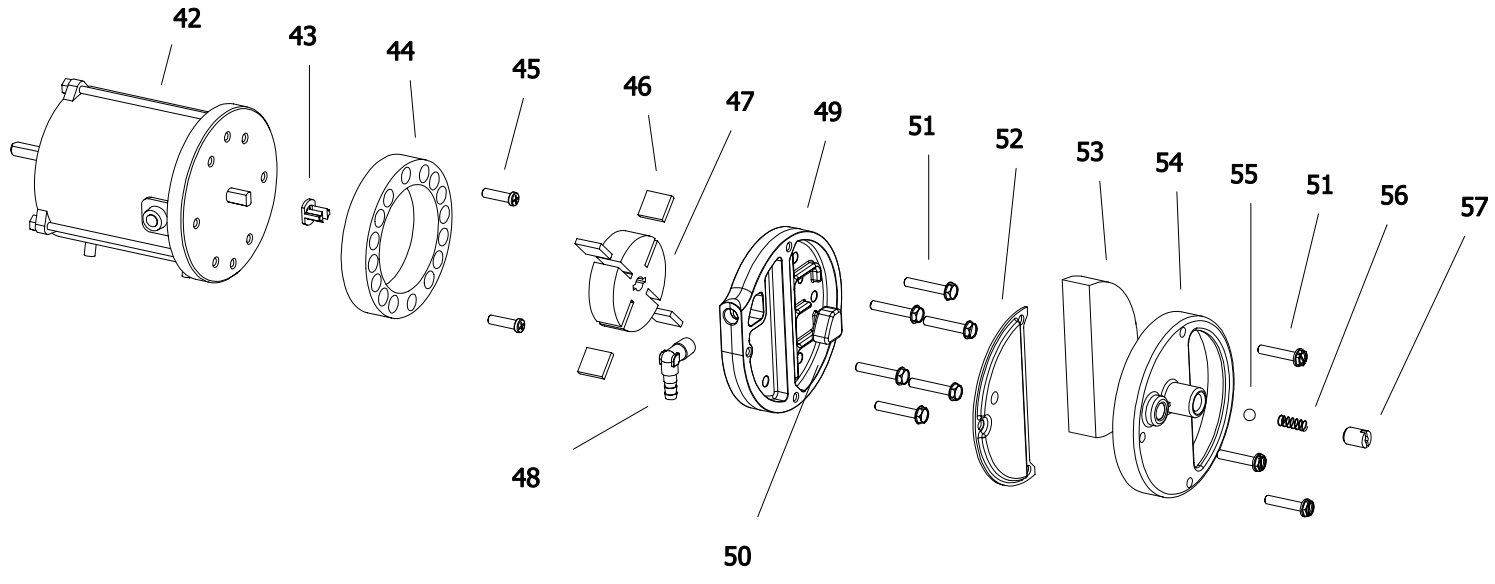

MODEL B 65 CEL

Pos.	Code NR	Description
40	4100.541	RUBBER BUSHING
41	4104.147	AIR LINE
42	4110.480	MOTOR 1/8 HP
43	4108.635	INSERT
44	4101.317	PUMP BODY
45	4108.588	PUMP BODY SCREW
46	4101.200	BLADE
47	4108.627	ROTOR
48	4100.661	BARB ELBOW
49	4109.724	PUMP END COVER
50	4109.716	LINT FILTER
51	4108.528	SCREW/LOCKWASHER 4,8x25
52	4109.708	OUTPUT FILTER
53	4109.690	INTAKE FILTER
54	4109.674	END COVER
55	4108.379	STEEL BALL
56	4102.141	PRESSURE RELIEF SPRING
57	4102.133	ADJUSTING SCREW
...	4103.925	WHEEL KIT HD B35/70

S/R = Parts available on special request only

B 65 CEL MODEL 2012

UNIT 1

ILLUSTRATED PARTS BREAKDOWN

From Serial Number: 32104294

Edizione 2012
Rev. A

B 65 CEL MODEL 2012

UNIT 2

ILLUSTRATED PARTS BREAKDOWN

A

From Serial Number: 32104294

Rev A - May 2012

4103.925 WHEEL KIT

Pos.	Code NR	Description
1	4110.121	UPPER SHELL
2	4162.893	PLASTIC HANDLE
3	4100.666	COVER CAP
4	4102.125	PRESSURE GAUGE CAP
5	4103.685	FAN GUARD
6	4100.662	FAN
7	4110.187	MOTOR BRACKET
8	4150.553	BUMPER
9	4100.669	SCREW
10	4100.660	WASHER
11	4100.664	NOZZLE ADAPTER
12	4110.132	IGNITOR
13	4100.653	NOZZLE BRACKET
14	4100.647	NOZZLE
15	4110.126	COMBUSTION CHAMBER
16	4100.658	PHOTOCELL BRACKET
17	4103.590	PHOTOCELL ASSEMBLY
18	4110.122	LOWER SHELL
19	4104.170	CLIP NUT
20	4160.639	POP RIVET WITH TERMIN. 4 WAY
21	4160.646	CABLE PROTECTION
22	4110.113	FRONT FRAME BRACKET
23	4100.635	CONTROL BOX SIDE PANEL
24	4110.460	PC BOARD SUPPORT
25	4110.142	IGNITION CONTROL ASSEMBLY
26	4110.560	SIDE PANEL
27	4110.293	CAPACITOR
28	4100.667	ON/OFF SWITCH
29	4150.528	STRAIN RELIEF
30	4110.451	POWER CORD
31	4100.649	PLASTIC CAP
32	4110.514	REAR FRAME BRACKET
33	4100.656	LOCKNUT